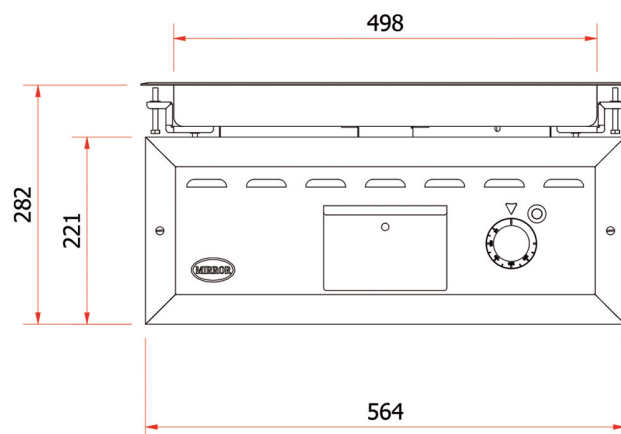

ME 40

MIRROR

PLANCHA

Drop in

ME 40 DI

FEATURES

Power: **2,6 kW**

- ✓ Temperature control up to 285°C
- ✓ Easy cleaning and maintenance
- ✓ Designed and manufactured in the EU

www.mirror.es

C/ Crom 57, Hospitalet de Llobregat 08907, Barcelona, España

Tel.: (+34) 336 87 30

Email: sales@mirror.es

Technical specifications

Voltage	230 V
Freq.	50/60 Hz
Power	2,6 kW
Cooking area	400 x 400 mm
Max. Temperature	285 °C
Grease drawer	1 x 2 L

* ME40 DI

External dimensions and weight

Width	575 mm
Depth	631 mm (Min.)
High	282 mm
Weight	36 kg

www.mirror.es

C/ Crom 57, Hospitalet de Llobregat 08907, Barcelona, España

Tel.: (+34) 336 87 30

Email: sales@mirror.es