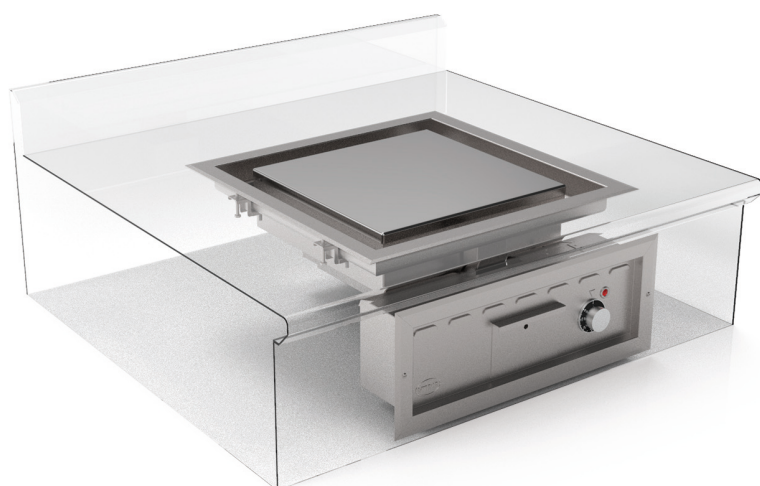

ME 40

MIRROR

PLANCHA

Drop in

ME 40 DI

FEATURES

Power: **2,6 kW**

- ✓ Temperature control up to 285°C
- ✓ Easy cleaning and maintenance
- ✓ Designed and manufactured in the EU

www.mirror.es

C/ Crom 57, Hospitalet de Llobregat 08907, Barcelona, España

Tel.: (+34) 336 87 30

Email: sales@mirror.es

Technical specifications

Voltage	230 V
Freq.	50/60 Hz
Power	2,6 kW
Cooking area	400 x 400 mm
Max. Temperature	285 °C
Grease drawer	1 x 2 L

* ME40 DI

External dimensions and weight

Width	575 mm
Depth	631 mm (Min.)
High	282 mm
Weight	36 kg

www.mirror.es

C/ Crom 57, Hospitalet de Llobregat 08907, Barcelona, España

Tel.: (+34) 336 87 30

Email: sales@mirror.es