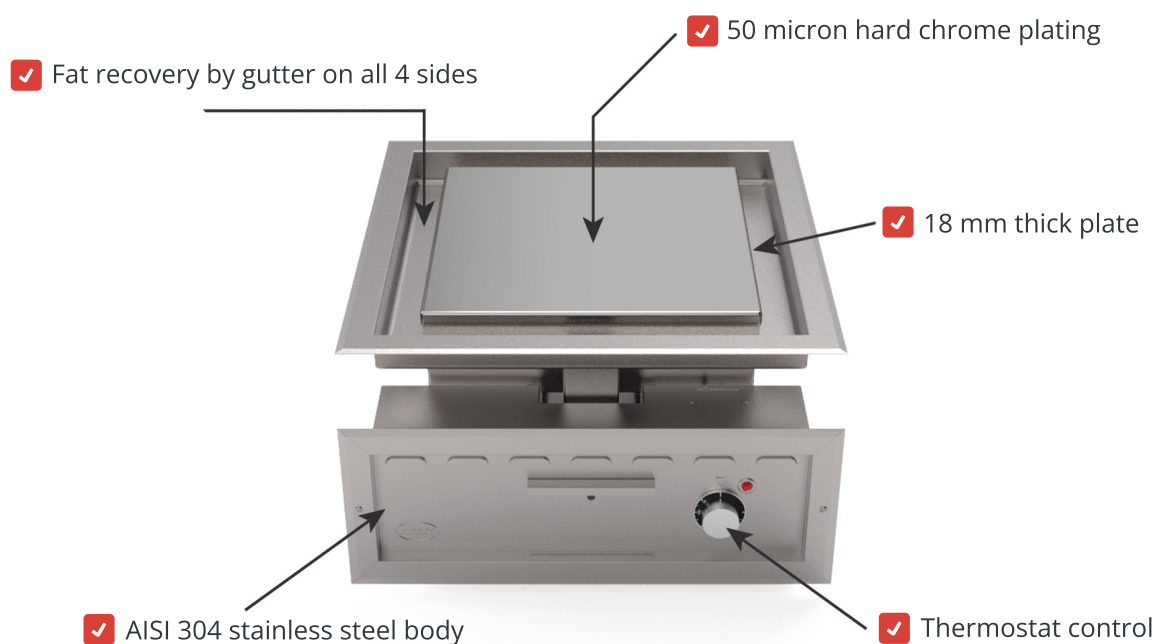

ME 40

MIRROR

PLANCHA

Drop in

ME 40 DI

FEATURES

Power: **2,6 kW**

- ✓ Temperature control up to 285°C
- ✓ Easy cleaning and maintenance
- ✓ Designed and manufactured in the EU

www.mirror.es

C/ Crom 57, Hospitalet de Llobregat 08907, Barcelona, España

Tel.: (+34) 336 87 30

Email: sales@mirror.es

Technical specifications

Voltage	230 V
Freq.	50/60 Hz
Power	2,6 kW
Cooking area	400 x 400 mm
Max. Temperature	285 °C
Grease drawer	1 x 2 L

* ME40 DI

External dimensions and weight

Width	575 mm
Depth	631 mm (Min.)
High	282 mm
Weight	36 kg

www.mirror.es

C/ Crom 57, Hospitalet de Llobregat 08907, Barcelona, España

Tel.: (+34) 336 87 30

Email: sales@mirror.es