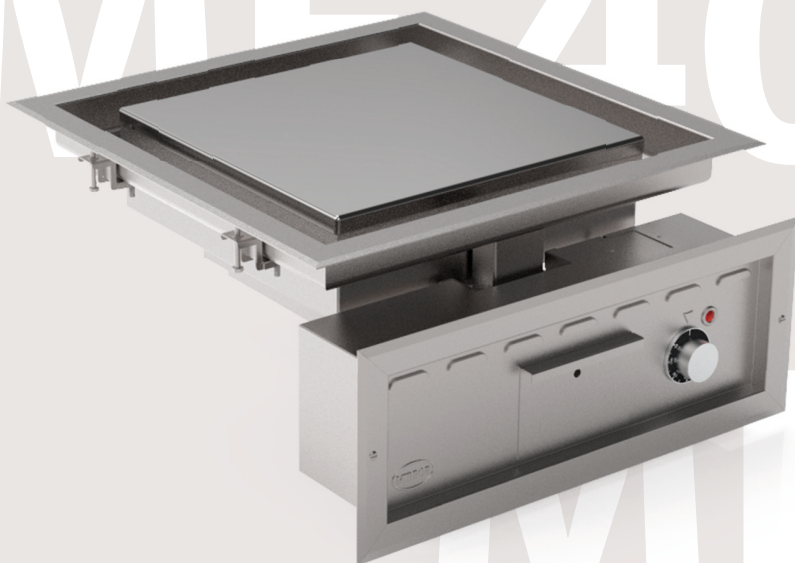

ME 40

MIRROR

PLANCHA

Drop in

ME 40 DI

FEATURES

Power: **2,6 kW**

- ✓ Temperature control up to 285°C
- ✓ Easy cleaning and maintenance
- ✓ Designed and manufactured in the EU

www.mirror.es

C/ Crom 57, Hospitalet de Llobregat 08907, Barcelona, España

Tel.: (+34) 336 87 30

Email: sales@mirror.es

Technical specifications

Voltage	230 V
Freq.	50/60 Hz
Power	2,6 kW
Cooking area	400 x 400 mm
Max. Temperature	285 °C
Grease drawer	1 x 2 L

* ME40 DI

External dimensions and weight

Width	575 mm
Depth	631 mm (Min.)
High	282 mm
Weight	36 kg

www.mirror.es

C/ Crom 57, Hospitalet de Llobregat 08907, Barcelona, España

Tel.: (+34) 336 87 30

Email: sales@mirror.es